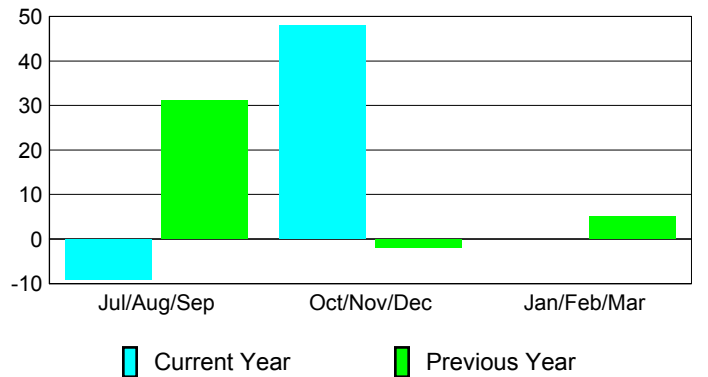

Gender Comparison 2012-2013

Jul/Aug/Sep

Oct/Nov/Dec

Jan/Feb/Mar

Male

Female