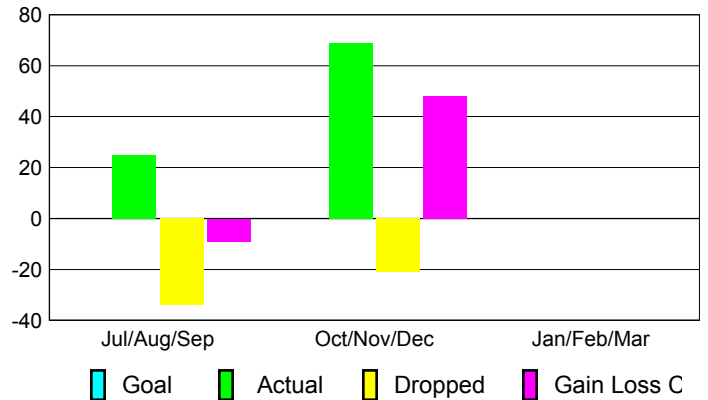

### YTD Status Quo Clubs 2012-2013

Status Quo Clubs Compared to Status Quo Members

## MEMBERSHIP

<b>Membership Results</b>
<b>2012-2013</b>

<b>Membership</b>
<b>2011-2012</b>

Month	Net Memb Goal	Actual New Memb	Actual Dropped Memb	Gain/Loss of Memb	Gain/Loss of Memb
Jul/Aug/Sep		25	-34	-9	31
Oct/Nov/Dec		69	-21	48	-2
Jan/Feb/Mar					5
<b>Totals</b>		<b>94</b>	<b>-55</b>	<b>39</b>	<b>34</b>

### Membership Results 2012-2013

Goal, New, Dropped, Gain/Loss

### Comparison of Membership Gain/Loss

Current Year Compared to the Previous Year